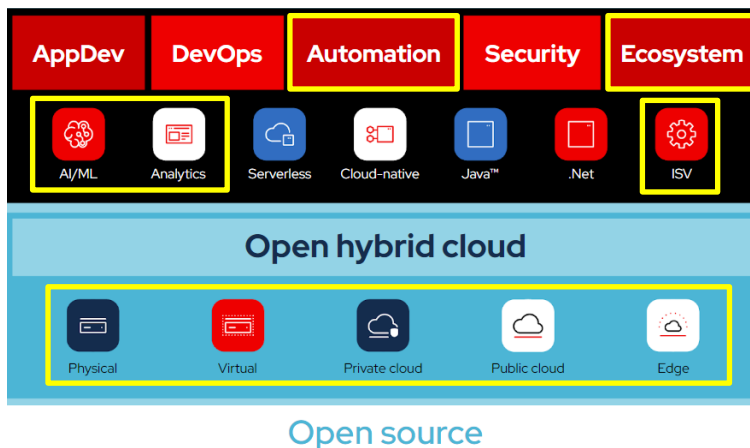

GAUDI²

1
oneAPI

Benefits of the Collaboration

Embracing Intel's latest HW / SW Platform

- ▶ Foundational Performance
- ▶ Encryption Performance
- ▶ Security Performance
- ▶ AI/ML Performance
- ▶ Compute Performance
- ▶ Edge Performance

Collaboration to Deliver Open Source Industrial Automation to the Manufacturing Shop Floor
Intel® Edge Controls for Industrial

Software Defined, Silicon Enhanced

- ▶ **Let's get started**
- ▶ **Visit us at our booth in the showfloor**
- ▶ **Look out for this:**