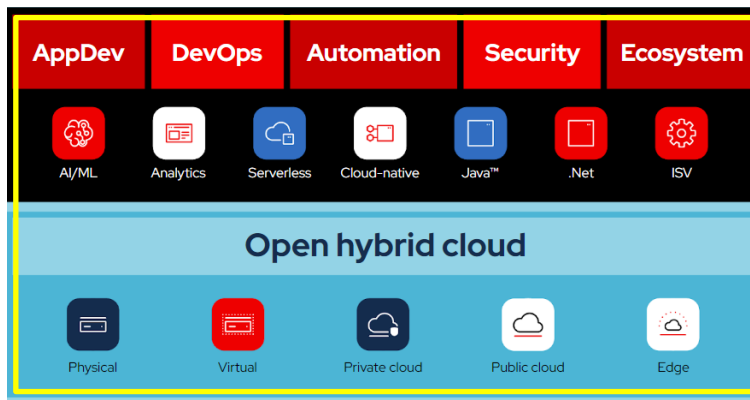

► **Foundational Performance**

Collaboration continues with ISA v3 for RHEL 10

Open source