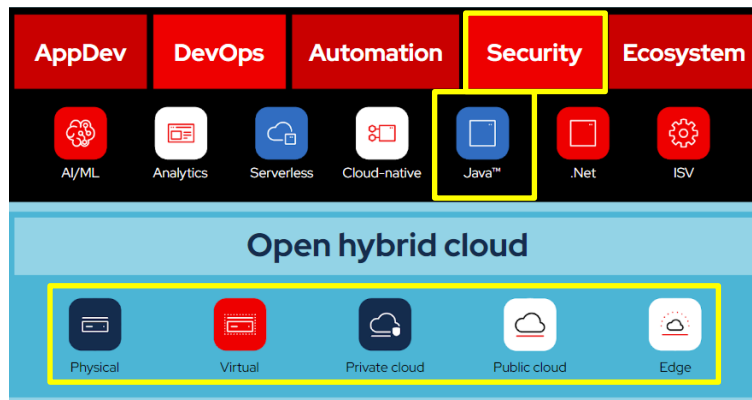

Benefits of the Collaboration

Embracing Intel's latest HW / SW Platform

- Foundational Performance
- Encryption Performance